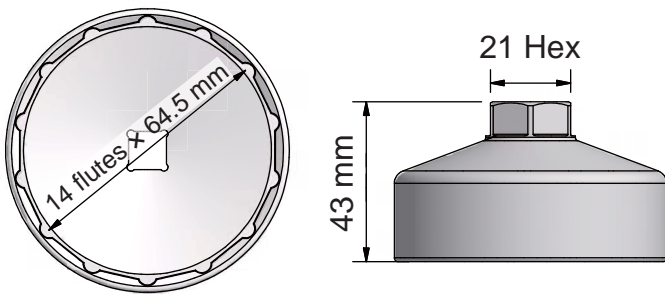

# OIL FILTER WRENCH FOR TOYOTA (3/8"DR - 64.5 MM x 14 FLUTES)

**1. FEATURES**

**2. SPECIFICATIONS**

**3. INSTRUCTIONS**

**4. APPLICATIONS**

# 1. FEATURES

- 64.5 mm x 14 flutes fit most Toyota and Lexus vehicles
- Fits both cartridge type and canister type oil filter housings
- Made of steel with a 3/8" square drive provides high torque for removing stubborn oil filters

# 2. SPECIFICATIONS

<b>Dimension</b>	64.5 mm x 14 flutes
<b>Height</b>	43 mm
<b>Square Drive</b>	3/8"DR
<b>Material</b>	S45C
<b>Surface Finish</b>	Black electrocoating
<b>Max. Torque</b>	358 Nm / 264 lb-ft